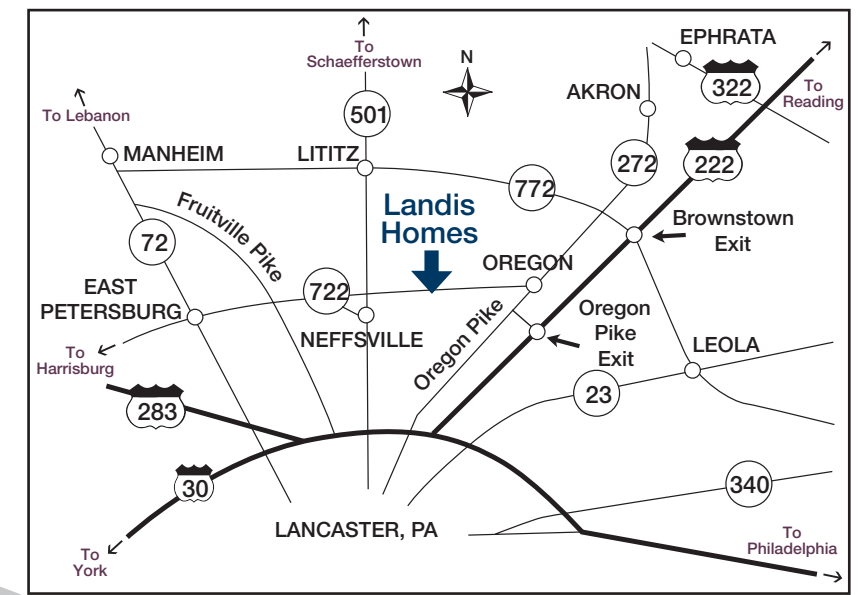

Directions from Lancaster

Take Route 501 North through Neffsville. Proceed 1/2 mile to traffic light at Oregon Road (Route 722 East). Continue 2.2 miles to Landis Homes entrances on the right.

- Offices & Public Areas
- Personal Care
- Adult Day Services
- Healthcare
- Entrance
- Apartments & Suites
- Cottage Homes
- Chapels
- Hybrid Homes
- P Parking

To reserve the areas listed below, call 717.569.3271.

Chapels

- East Bethany **8**
- West Bethany **2**

Guest Accommodations

- Crossings Guest Rooms **7**
- House of Grace **13**

Meeting Rooms

- High Foundation Auditorium **5**
Crossings 1st Floor
- Crossings Meeting Room **5**
Crossings 2nd Floor
- Crossings Community Room **5**
Crossings 3rd Floor
- Dogwood Community Room **9**
Dogwood Commons
Ground Floor
- Harvest Room **3**
Harvest View 2nd Floor
- Warwick Room **6**
Ground Floor
- Westview Community Room **1**
Westview Ground Floor
- Pavilion **10**
For seasonal use May - October
- Community Room **11** **12**
Hybrid Ground Floor

Campus Map

1001 East Oregon Road • Lititz, PA 17543
717.569.3271 • LandisHomes.org