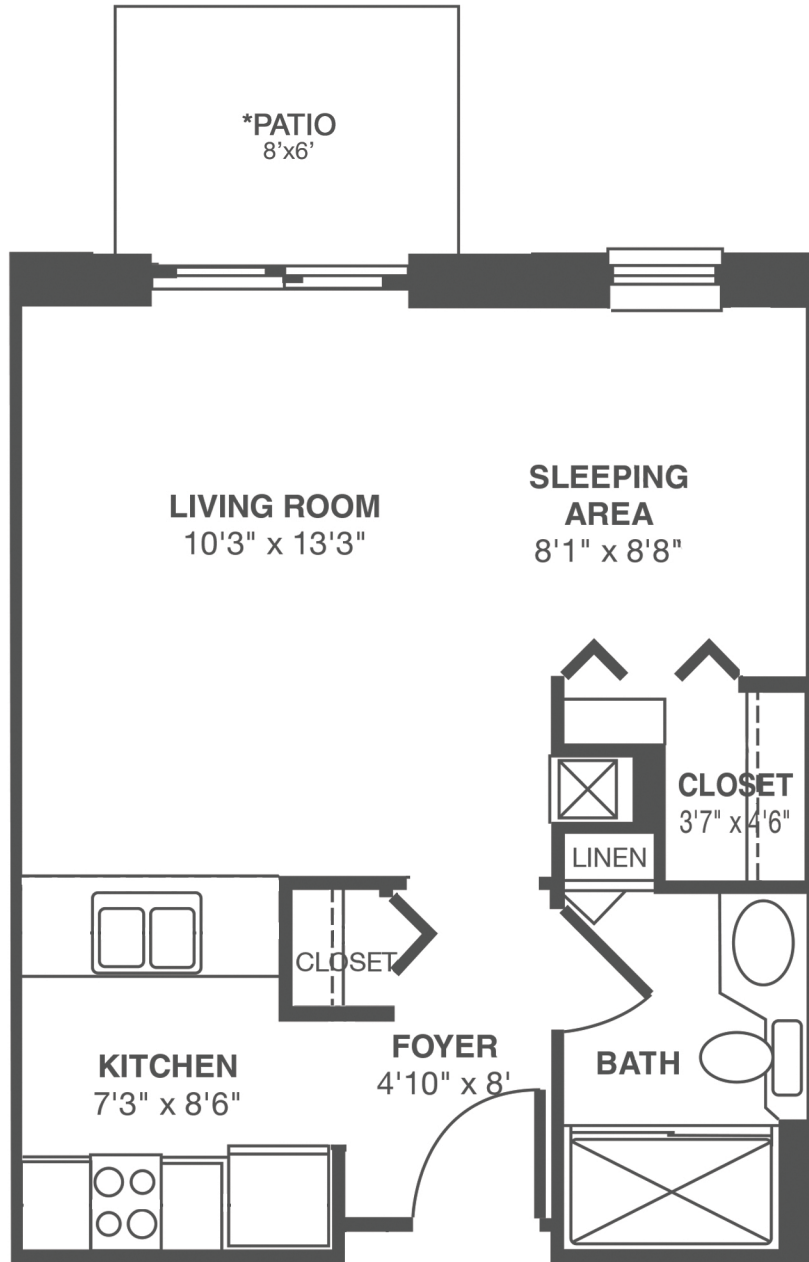

# Harvest View Apartment

Studio

436 Square Feet

\*Outside entrance ground floor only