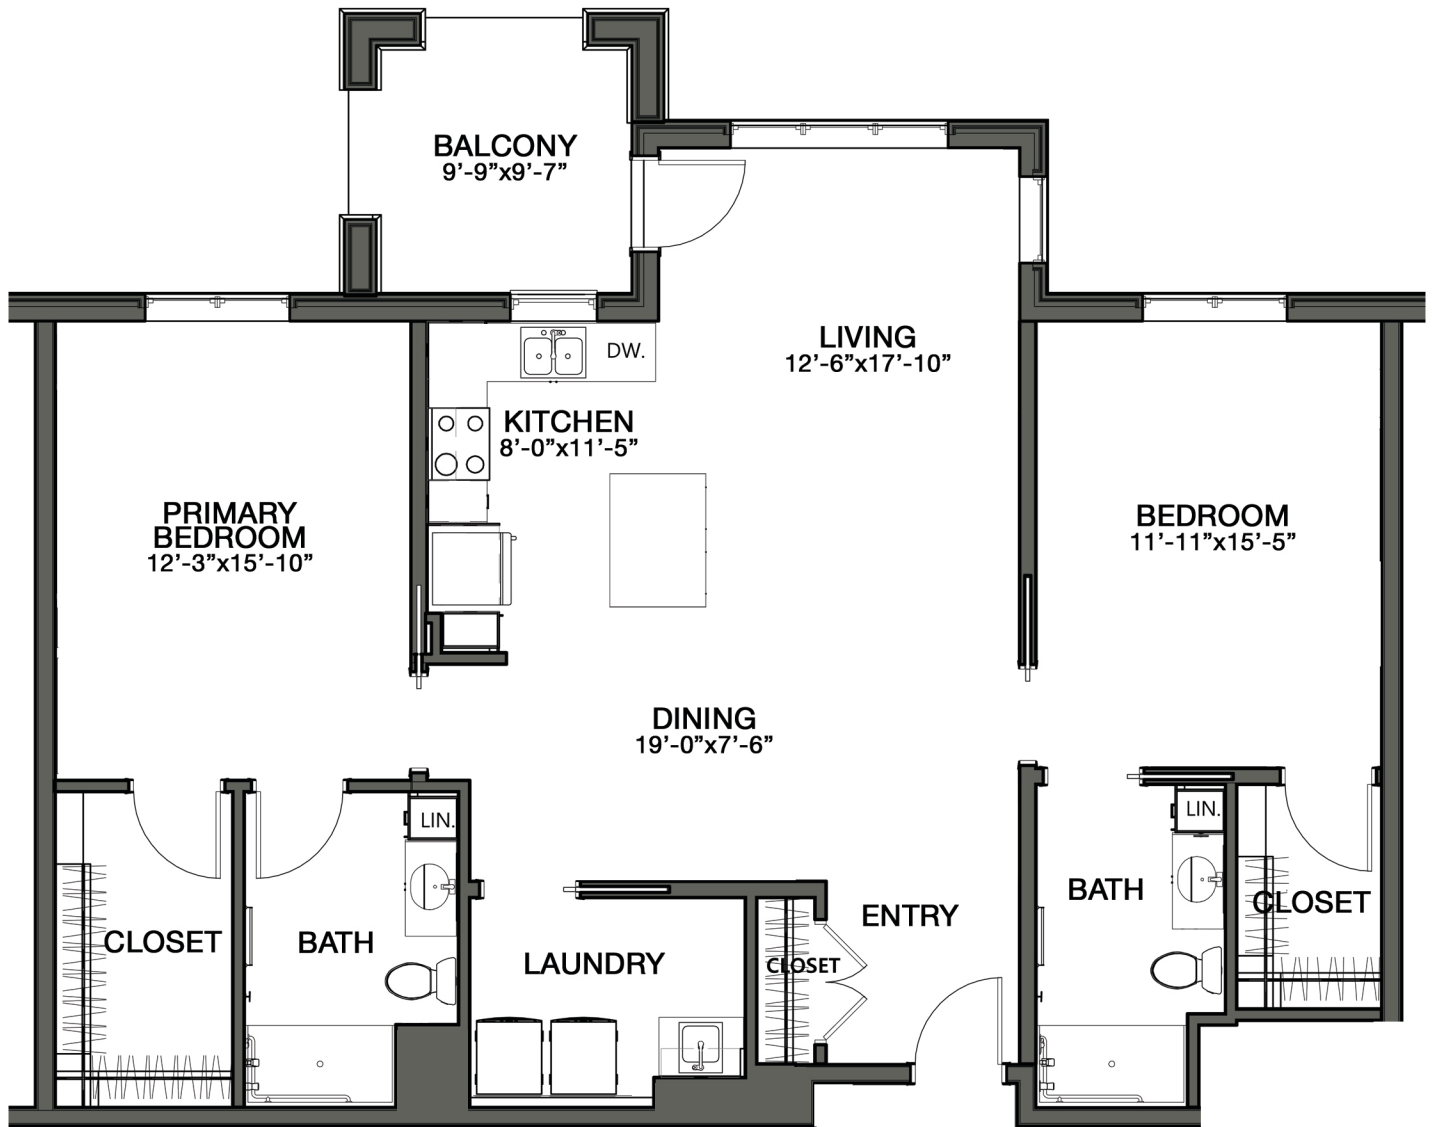

Crossings Apartment - Everett

Two Bed, Two Bath
1,300 Square Feet

*Entrance Fees: \$302,000

Monthly Fees:

Single: \$2,281

Double: \$2,516

*Rates effective until June 30, 2024

Landis 
Homes
Enriching Lives, Together