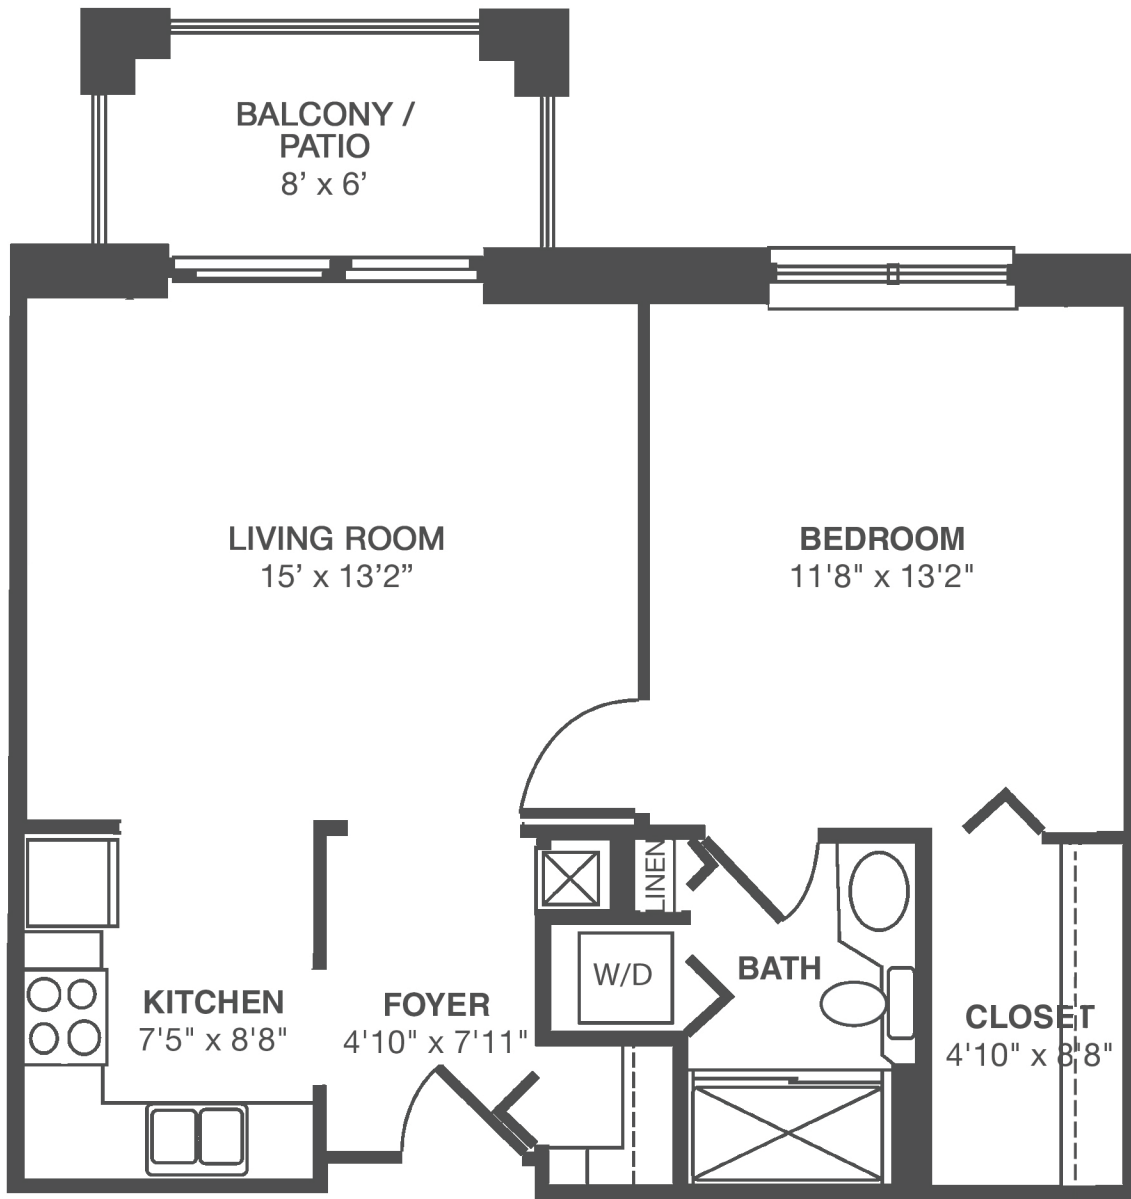

Harvest View - One Bedroom Apartment

One Bed, One Bath + Balcony/Patio
639 Square Feet

*Entrance Fees: \$137,000

Monthly Fees:

Single: \$1,426

Double: \$1,661

Rates effective until June 30, 2024

Landis 
Homes
Enriching Lives, Together