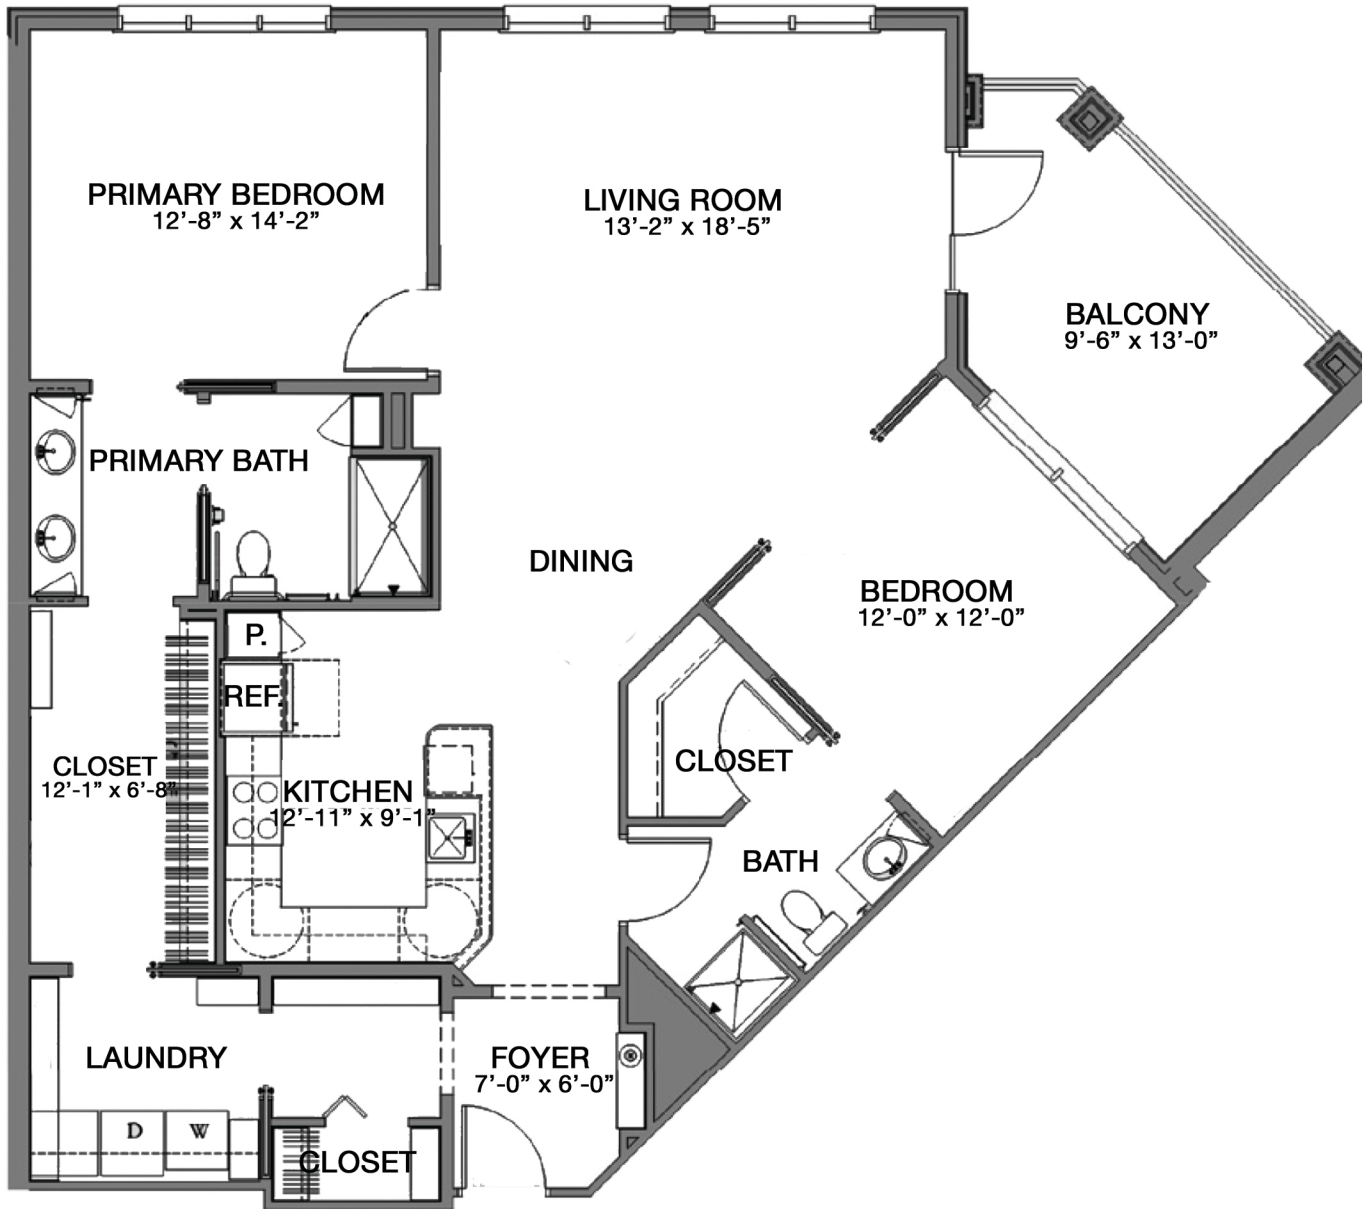

# Hybrid Home - Type C (Phase 1)

Two Bed, Two Bath  
1,370 Square Feet

\*Entrance Fees: \$296,000

Monthly Fees:

Single: \$2,290

Double: \$2,525

*\*Rates effective until June 30, 2024*

Landis   
Homes  
*Enriching* Lives, Together